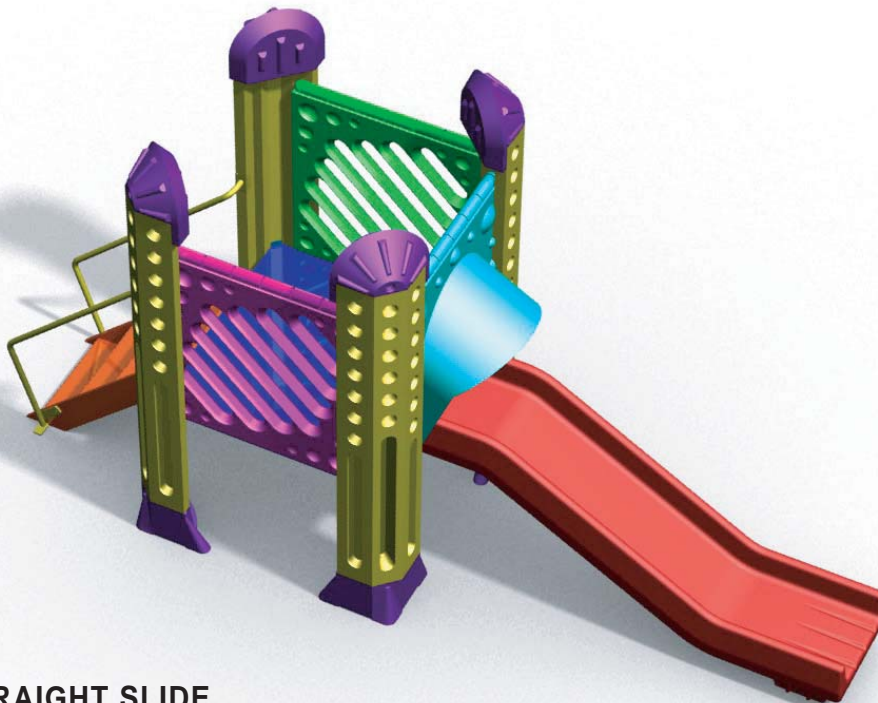

G03-SST-6.1 (3FT)- 914mm
 G03-SST-6.2 (4FT)-1220mm
 G03-SST-6.3 (5FT)-1524mm
 G03-SST-6.4 (6FT)-1830mm

STRAIGHT TUBE SLIDE

ITEM	HEIGHT	WIDTH	LENGTH	RECOMMENDED AREA	RECOMMENDED AGE	CHILD CAPACITY
3FT	2560mm	1545mm	5395mm	35.5 m ²	5 to 12	4
4FT	2860mm	1545mm	6920mm	38.5 m ²		
5FT	3110mm	1545mm	7830mm	43 m ²		
6FT	3430mm	1545mm	8650mm	50 m ²		

G03-SST-11.1 (5FT)- 1524mm
 G03-SST-11.2 (6FT)-1830mm

SPIRAL TUBE SLIDE

ITEM	HEIGHT	WIDTH	LENGTH	RECOMMENDED AREA	RECOMMENDED AGE	CHILD CAPACITY
5FT	3110mm	2665mm	5080mm	45.5 m ²	5 to 12	4
6FT	3430mm	2770mm	5690mm	50.5 m ²		

3FT OPEN CURVE SLIDE

G03-SSO

ITEM	HEIGHT	WIDTH	LENGTH	RECOMMENDED AREA	RECOMMENDED AGE	CHILD CAPACITY
3FT	2560mm	1545mm	3790mm	25.5 m ²	5 to 12	4

OPEN STRAIGHT SLIDE

G03-SSO-2.1 (3FT)- 914mm
G03-SSO-2.2 (4FT)-1220mm
G03-SSO-2.3 (5FT)-1524mm