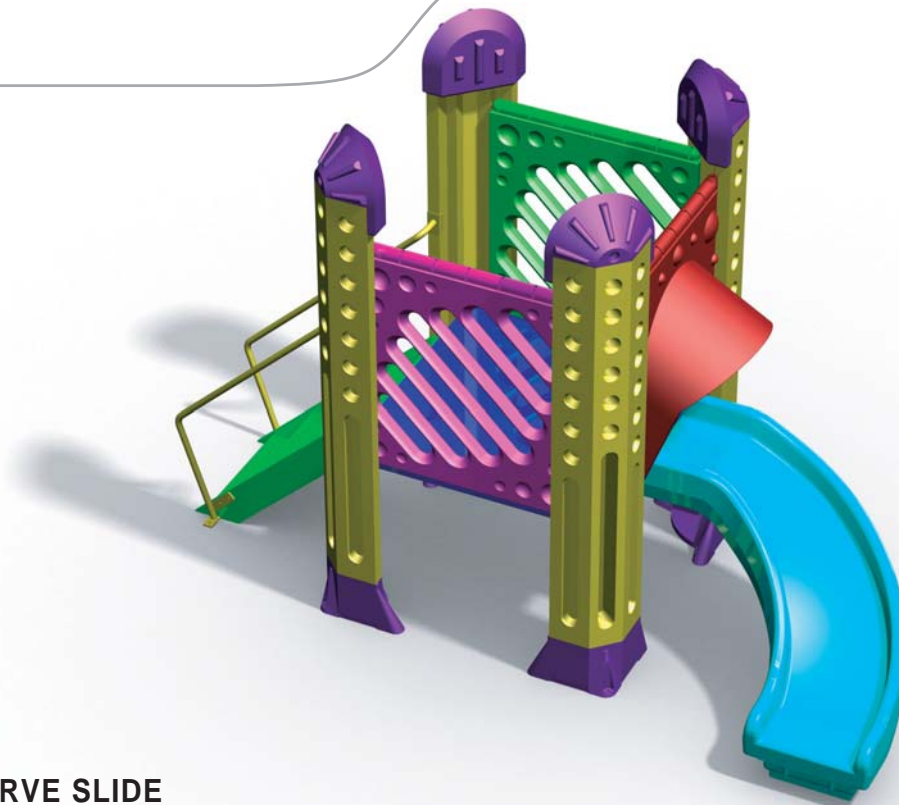

G03-SST-6.1 (3FT)- 914mm
 G03-SST-6.2 (4FT)-1220mm
 G03-SST-6.3 (5FT)-1524mm
 G03-SST-6.4 (6FT)-1830mm

STRAIGHT TUBE SLIDE

ITEM	HEIGHT	WIDTH	LENGTH	RECOMMENDED AREA	RECOMMENDED AGE	CHILD CAPACITY
3FT	2560mm	1545mm	5395mm	35.5 m ²	5 to 12	4
4FT	2860mm	1545mm	6920mm	38.5 m ²		
5FT	3110mm	1545mm	7830mm	43 m ²		
6FT	3430mm	1545mm	8650mm	50 m ²		

G03-SST-11.1 (5FT)- 1524mm
 G03-SST-11.2 (6FT)-1830mm

SPIRAL TUBE SLIDE

ITEM	HEIGHT	WIDTH	LENGTH	RECOMMENDED AREA	RECOMMENDED AGE	CHILD CAPACITY
5FT	3110mm	2665mm	5080mm	45.5 m ²	5 to 12	4
6FT	3430mm	2770mm	5690mm	50.5 m ²		

3FT OPEN CURVE SLIDE

G03-SSO

ITEM	HEIGHT	WIDTH	LENGTH	RECOMMENDED AREA	RECOMMENDED AGE	CHILD CAPACITY
3FT	2560mm	1545mm	3790mm	25.5 m ²	5 to 12	4

OPEN STRAIGHT SLIDE

G03-SSO-2.1 (3FT)- 914mm
G03-SSO-2.2 (4FT)-1220mm
G03-SSO-2.3 (5FT)-1524mm