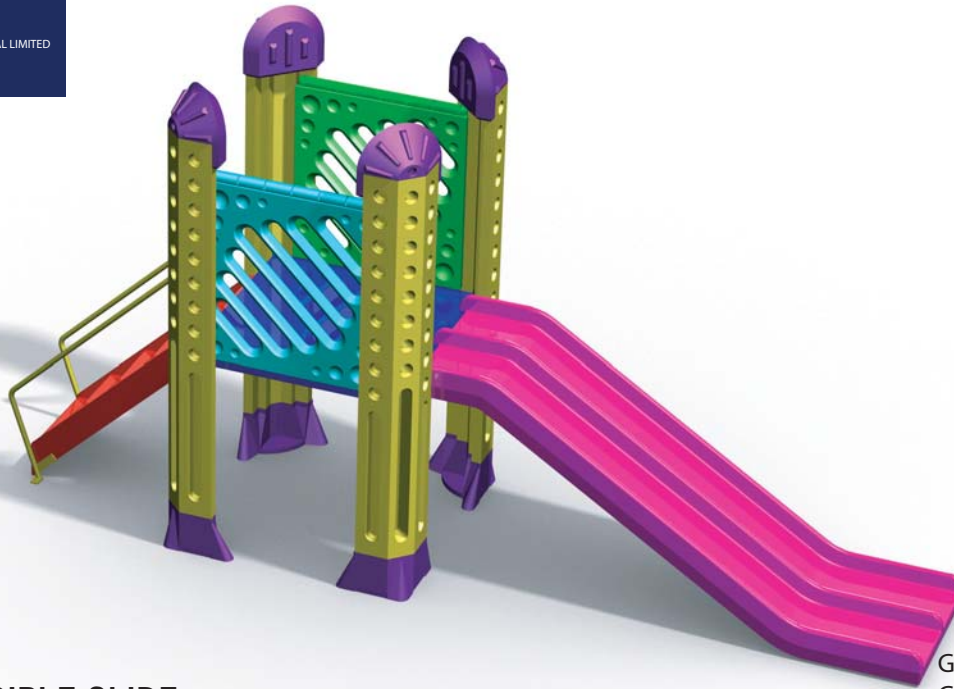

G03-SST-9.1 (4FT)-1220mm
 G03-SST-9.2 (5FT)-1524mm
 G03-SST-9.3 (6FT)-1830mm

TUBE CURVE SLIDE

ITEM	HEIGHT	WIDTH	LENGTH	RECOMMENDED AREA	RECOMMENDED AGE	CHILD CAPACITY
4FT	2860mm	3525mm	6670mm	60.5 m ²	5 to 12	4
5FT	3110mm	3720mm	6090mm	62.5 m ²		
6FT	3430mm	3755mm	6770mm	64.5 m ²		

5FT OPEN SPIRAL SLIDE

G03-SSO-5

ITEM	HEIGHT	WIDTH	LENGTH	RECOMMENDED AREA	RECOMMENDED AGE	CHILD CAPACITY
5FT	3110mm	1915mm	5035mm	36.5 m ²	5 to 12	4

G03-SSO-3.1 (3FT)- 914mm
G03-SSO-3.2 (4FT)- 1220mm

OPEN TRIPLE SLIDE