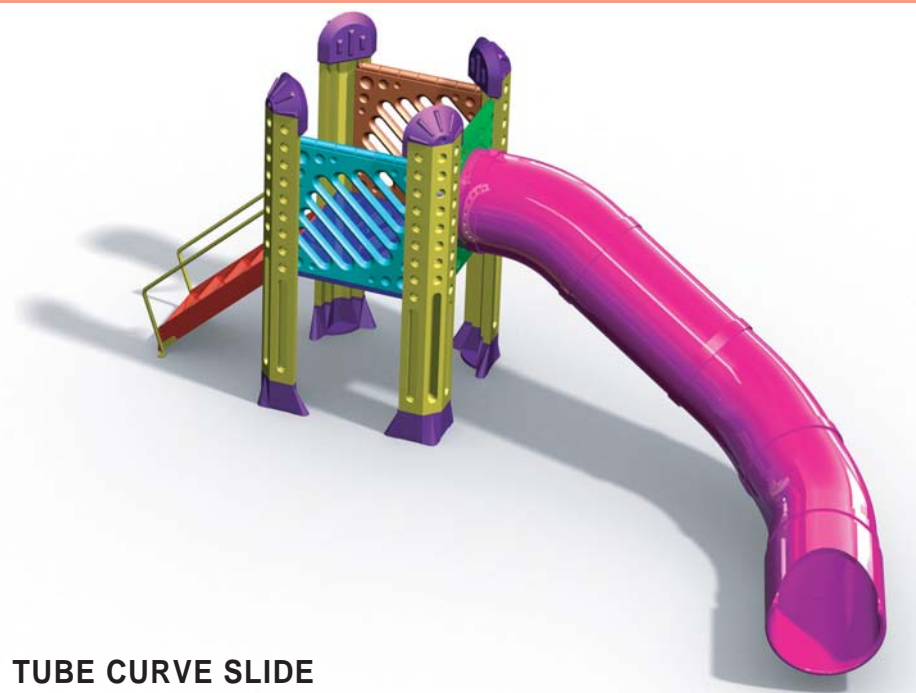

STAND ALONE SLIDES