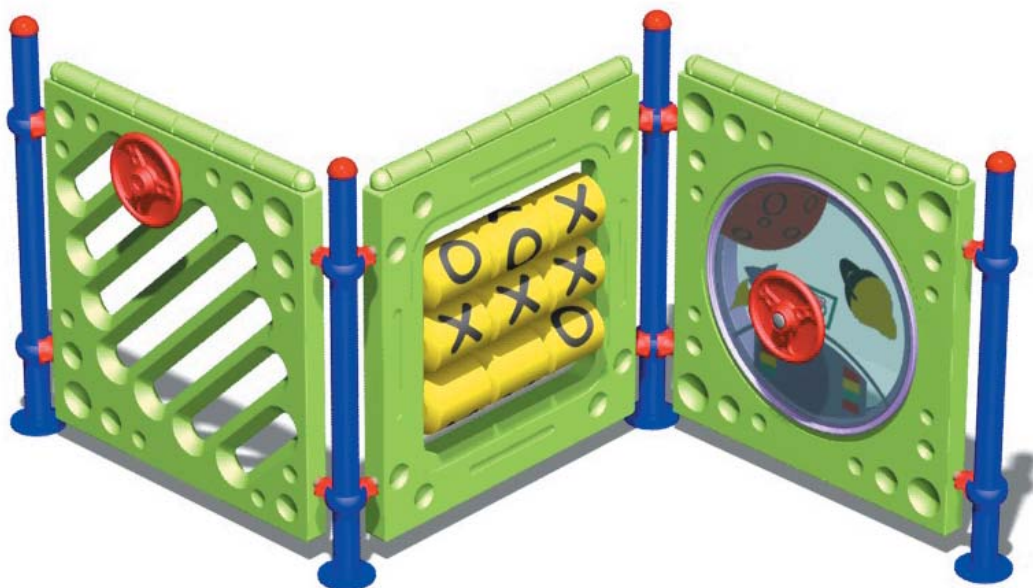

G03-SAC-3

HEIGHT	WIDTH	LENGTH	RECOMMENDED AREA	RECOMMENDED AGE	CHILD CAPACITY
1410 mm	2970 mm	2350 mm	10m ²	2 to 5	5

G03-SAC-4

HEIGHT	WIDTH	LENGTH	RECOMMENDED AREA	RECOMMENDED AGE	CHILD CAPACITY
1320 mm	3930 mm	2750 mm	6.67 m ²	2 to 5	5

G03-SAC-2

HEIGHT	WIDTH	LENGTH	RECOMMENDED AREA	RECOMMENDED AGE	CHILD CAPACITY
2355 mm	3910 mm	3920 mm	45.13 m ²	2 to 5	15