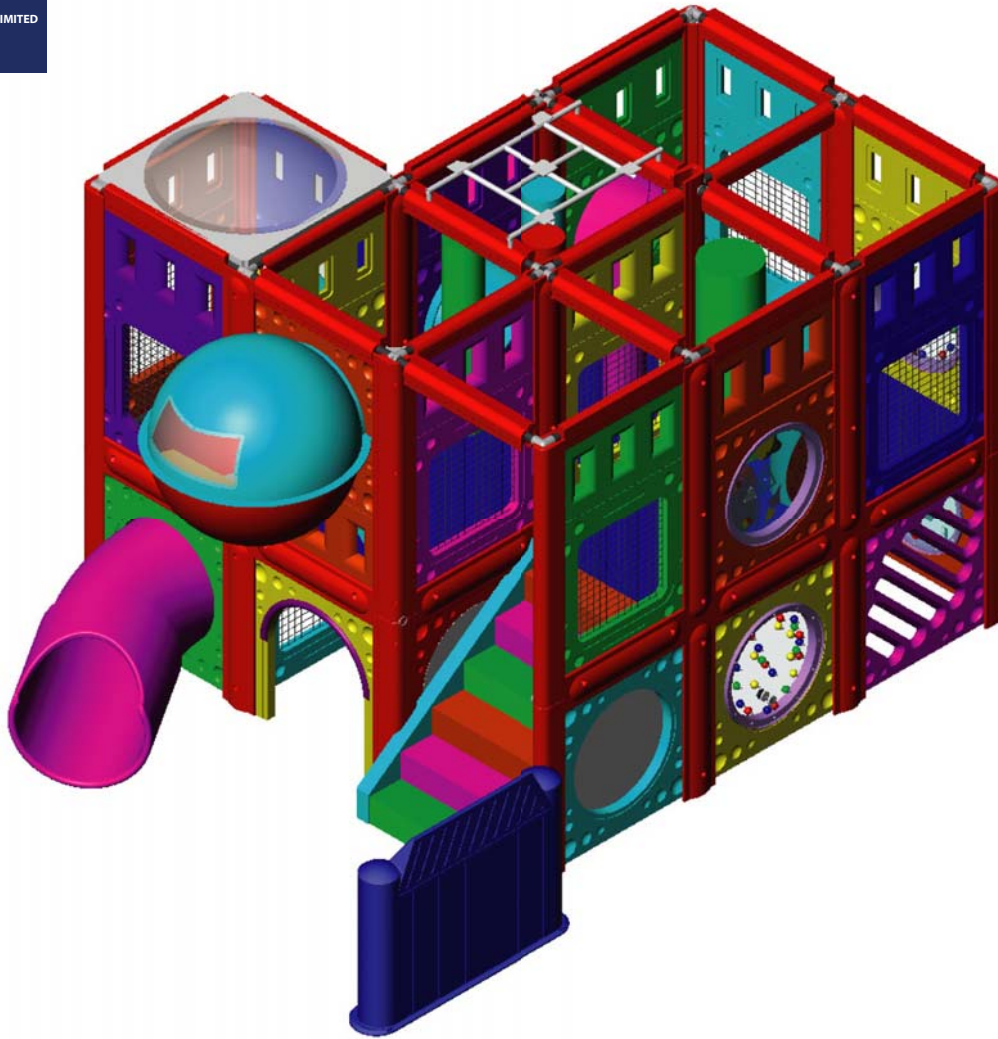

G03-PG-02

ITEM	HEIGHT	WIDTH	LENGTH	RECOMMENDED AREA	RECOMMENDED AGE	CHILD CAPACITY
G03-PG-02	3280mm	4140mm	5475mm	24 m ²	1 to 12	20

G03-PG-01

ITEM	HEIGHT	WIDTH	LENGTH	RECOMMENDED AREA	RECOMMENDED AGE	CHILD CAPACITY
CODE	3280mm	3765mm	6420mm	40 m ²	1 to 12	35

G03-PG-03

ITEM	HEIGHT	WIDTH	LENGTH	RECOMMENDED AREA	RECOMMENDED AGE	CHILD CAPACITY
G03-PG-03	3225mm	3750mm	5500mm	31.5 m ²	1 to 12	20