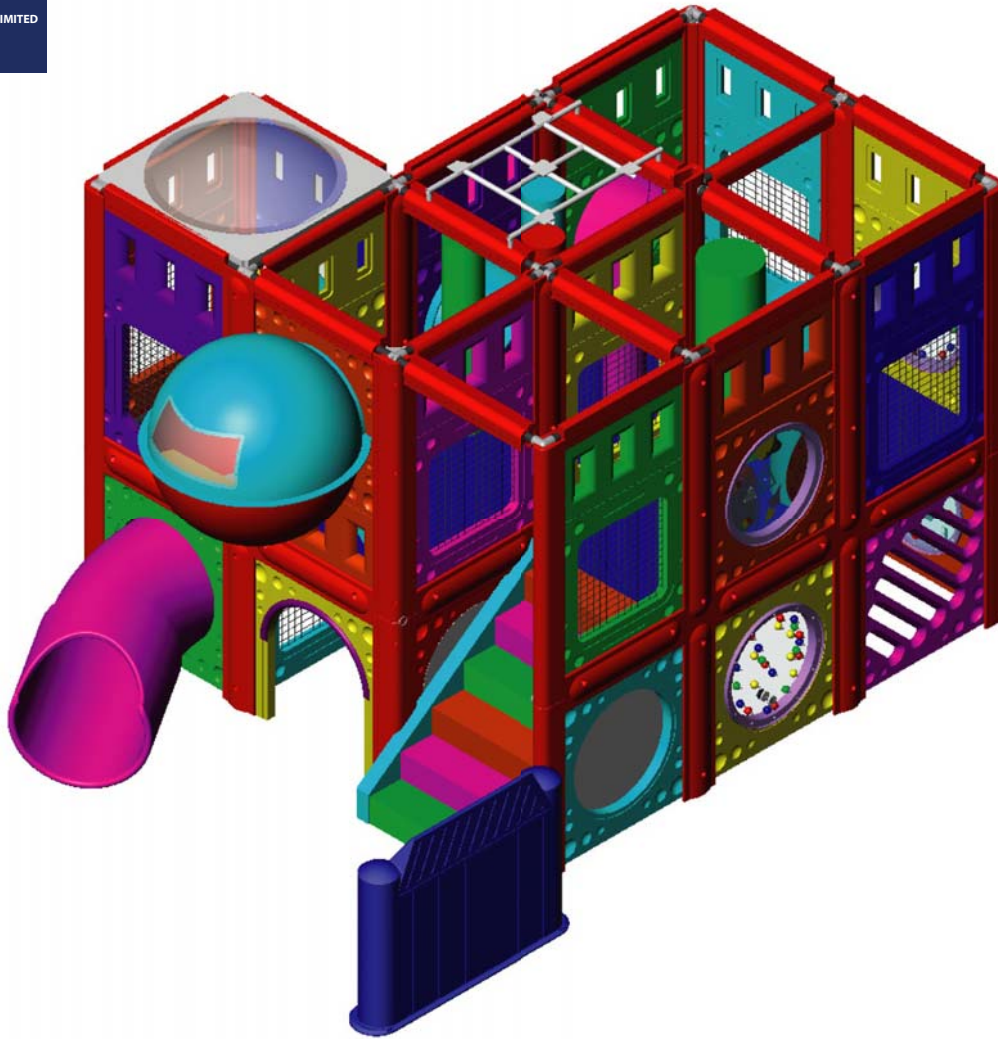

G03-PG-02

ITEM	HEIGHT	WIDTH	LENGTH	RECOMMENDED AREA	RECOMMENDED AGE	CHILD CAPACITY
G03-PG-02	3280mm	4140mm	5475mm	24 m <sup>2</sup>	1 to 12	20

**G03-PG-01**

ITEM	HEIGHT	WIDTH	LENGTH	RECOMMENDED AREA	RECOMMENDED AGE	CHILD CAPACITY
CODE	3280mm	3765mm	6420mm	40 m <sup>2</sup>	1 to 12	35

G03-PG-03

ITEM	HEIGHT	WIDTH	LENGTH	RECOMMENDED AREA	RECOMMENDED AGE	CHILD CAPACITY
G03-PG-03	3225mm	3750mm	5500mm	31.5 m <sup>2</sup>	1 to 12	20