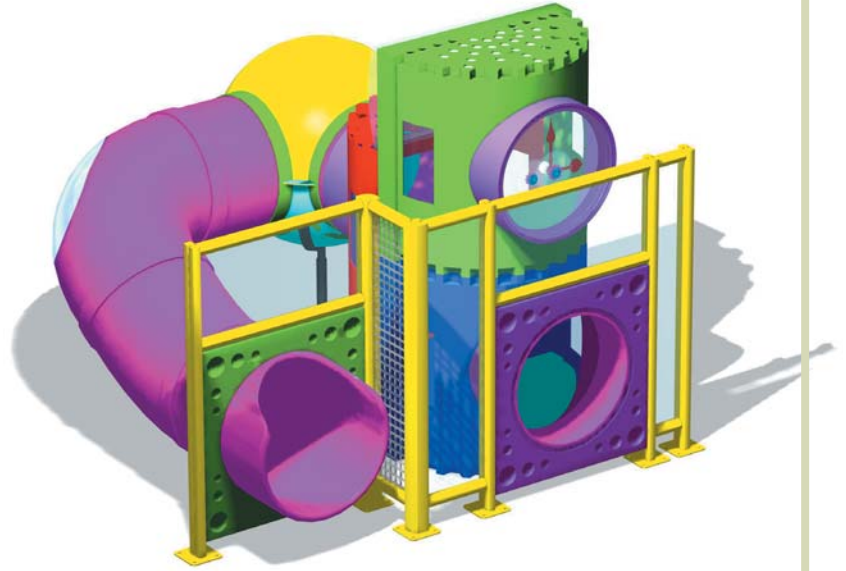

G03-CCJB-1

HEIGHT	WIDTH	LENGTH	RECOMMENDED AREA	RECOMMENDED AGE	CHILD CAPACITY
2190 mm	3252 mm	4875 mm	15.85 m ²	2 to 12	10

G03-CCJB-2

HEIGHT	WIDTH	LENGTH	RECOMMENDED AREA	RECOMMENDED AGE	CHILD CAPACITY
1785 mm	3226 mm	4724 mm	15.24 m ²	2 to 12	8

G03-CCJB-3

HEIGHT	WIDTH	LENGTH	RECOMMENDED AREA	RECOMMENDED AGE	CHILD CAPACITY
2400 mm	2980 mm	4740 mm	14.13 m ²	2 to 12	12

G03-CCJB-4

HEIGHT	WIDTH	LENGTH	RECOMMENDED AREA	RECOMMENDED AGE	CHILD CAPACITY
2175 mm	3958 mm	4525 mm	17.91 m ²	2 to 12	15