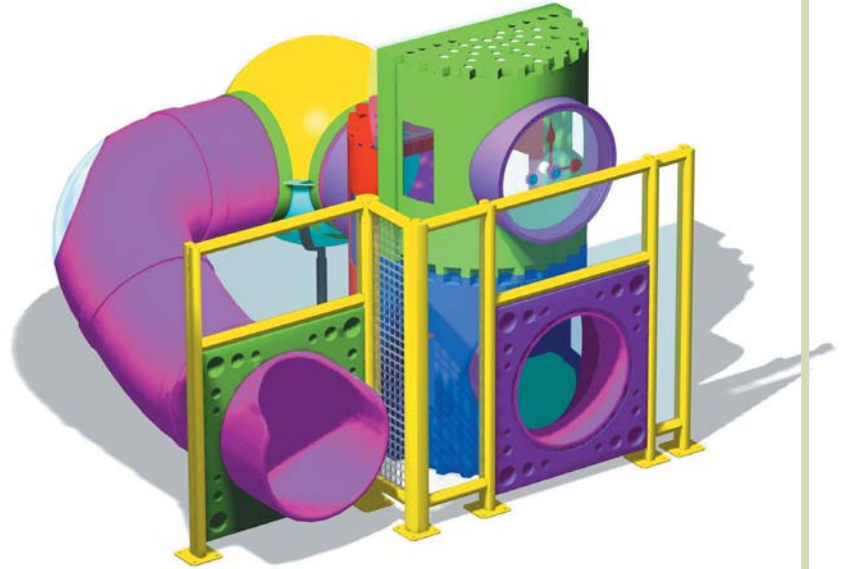

G03-CCJB-1

HEIGHT	WIDTH	LENGTH	RECOMMENDED AREA	RECOMMENDED AGE	CHILD CAPACITY
2190 mm	3252 mm	4875 mm	15.85 m ²	2 to 12	10

G03-CCJB-2

HEIGHT	WIDTH	LENGTH	RECOMMENDED AREA	RECOMMENDED AGE	CHILD CAPACITY
1785 mm	3226 mm	4724 mm	15.24 m ²	2 to 12	8

G03-CCJB-3

HEIGHT	WIDTH	LENGTH	RECOMMENDED AREA	RECOMMENDED AGE	CHILD CAPACITY
2400 mm	2980 mm	4740 mm	14.13 m ²	2 to 12	12

G03-CCJB-4

HEIGHT	WIDTH	LENGTH	RECOMMENDED AREA	RECOMMENDED AGE	CHILD CAPACITY
2175 mm	3958 mm	4525 mm	17.91 m ²	2 to 12	15