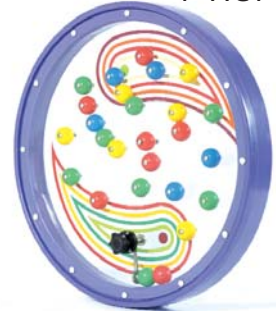

CLOCK ACTIVITY

P-ACT-CK

WEIGHT	DIAMETER	DEPTH
9.5kg	775mm	109mm

DRIVING ACTIVITY

P-ACT-DR

WEIGHT	DIAMETER	DEPTH
6.5kg	775mm	204mm

GYROTURN ACTIVITY

P-ACT-GY

WEIGHT	DIAMETER	DEPTH
10kg	775mm	109mm

PROPELLER ACTIVITY

P-ACT-PR

WEIGHT	DIAMETER	DEPTH
10kg	775mm	240mm

PINBALL ACTIVITY

P-ACT-PB

WEIGHT	DIAMETER	DEPTH
8.5kg	775mm	109mm

ALPHABET PANEL

P-ACT-AB
P-ACT-AB2

WEIGHT	DIAMETER	WIDTH	DEPTH
14kg	1100 mm	1040 mm	75 mm

CAR INTERIOR PANEL

P-ACT-CAR1

WEIGHT	DIAMETER	WIDTH	DEPTH
14kg	1100 mm	1040 mm	75 mm

SOLAR SYSTEM PANEL

P-ACT-SOL2

WEIGHT	DIAMETER	WIDTH	DEPTH
14kg	1100 mm	1040 mm	75 mm