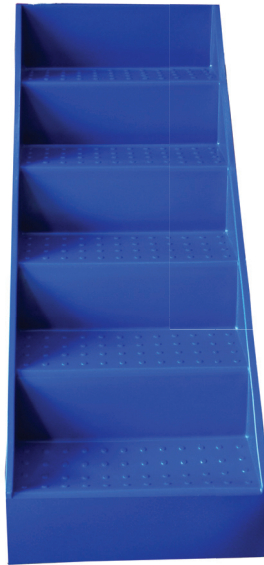

MERCURY CLIMBER ASSEMBLY

ONE PIECE STAIR

P-STA

WEIGHT	HEIGHT	WIDTH	DEPTH
25 kg	1310mm	630mm	175 mm

ACTIVITY BOAT 210 WITH ROCKER BASE

P-ACT-210RB

WEIGHT	HEIGHT	WIDTH	LENGTH
53 kg	420 mm	1280mm	2100 mm

MERCURY CLIMBER HANDGRIP

P-MERCHG

WEIGHT	HEIGHT	WIDTH	DEPTH
1.5 kg	335mm	410mm	90mm

MERCURY CLIMBER HANGING STEPPING STONE

P-MERCHSS

WEIGHT	HEIGHT	DIAMETER
4kg	405 mm	405 mm

Red, blue, yellow only / fits 40 NB pipe support

MERCURY CLIMBER STEPPING STONE

P-MERCSS

WEIGHT	HEIGHT	DIAMETER
4kg	290 mm	405 mm

Red, blue, yellow only / fits 40 NB pipe support

MERCURY CLIMBER BASE

P-MERCB

WEIGHT	HEIGHT	DIAMETER
3.5 kg	290 mm	405 mm

Red, blue, yellow only / fits 40 NB pipe support

CLATTER BRIDGE

P-OUTCB

WEIGHT	HEIGHT	WIDTH	LENGTH
3.5 kg	46.2mm	250 mm	1208 mm

Made to order at any length required. Includes hardware for fixing to deck

OUTDOOR GRILL PANEL

P-OUTGP

WEIGHT	HEIGHT	WIDTH	DEPTH
10kg	1100 mm	1040 mm	75 mm