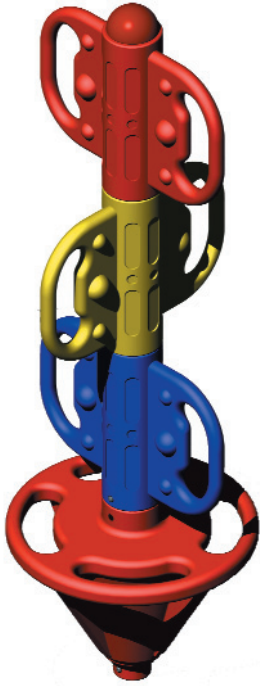

MERCURY CLIMBER ASSEMBLY

ONE PIECE STAIR

P-STA

WEIGHT	HEIGHT	WIDTH	DEPTH
25 kg	1310mm	630mm	175 mm

ACTIVITY BOAT 210 WITH ROCKER BASE

P-ACT-210RB

WEIGHT	HEIGHT	WIDTH	LENGTH
53 kg	420 mm	1280mm	2100 mm

MERCURY CLIMBER HANDGRIP

P-MERCHG

WEIGHT	HEIGHT	WIDTH	DEPTH
1.5 kg	335mm	410mm	90mm

MERCURY CLIMBER HANGING STEPPING STONE

P-MERCHSS

WEIGHT	HEIGHT	DIAMETER
4kg	405 mm	405 mm

Red, blue, yellow only / fits 40 NB pipe support

MERCURY CLIMBER STEPPING STONE

P-MERCSS

WEIGHT	HEIGHT	DIAMETER
4kg	290 mm	405 mm

Red, blue, yellow only / fits 40 NB pipe support

MERCURY CLIMBER BASE

P-MERCB

WEIGHT	HEIGHT	DIAMETER
3.5 kg	290 mm	405 mm

Red, blue, yellow only / fits 40 NB pipe support