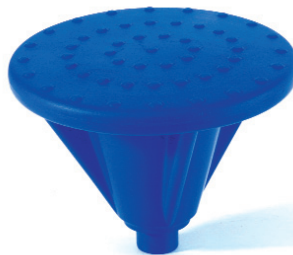

MERCURY CLIMBER ASSEMBLY

ONE PIECE STAIR

P-STA

WEIGHT	HEIGHT	WIDTH	DEPTH
25 kg	1310mm	630mm	175 mm

ACTIVITY BOAT 210 WITH ROCKER BASE

P-ACT-210RB

WEIGHT	HEIGHT	WIDTH	LENGTH
53 kg	420 mm	1280mm	2100 mm

MERCURY CLIMBER HANDGRIP

P-MERCHG

WEIGHT	HEIGHT	WIDTH	DEPTH
1.5 kg	335mm	410mm	90mm

MERCURY CLIMBER HANGING STEPPING STONE

P-MERCHSS

WEIGHT	HEIGHT	DIAMETER
4kg	405 mm	405 mm

Red, blue, yellow only / fits 40 NB pipe support

MERCURY CLIMBER STEPPING STONE

P-MERCSS

WEIGHT	HEIGHT	DIAMETER
4kg	290 mm	405 mm

Red, blue, yellow only / fits 40 NB pipe support

MERCURY CLIMBER BASE

P-MERCB

WEIGHT	HEIGHT	DIAMETER
3.5 kg	290 mm	405 mm

Red, blue, yellow only / fits 40 NB pipe support

CLATTER BRIDGE

P-OUTCB

WEIGHT	HEIGHT	WIDTH	LENGTH
3.5 kg	46.2mm	250 mm	1208 mm

Made to order at any length required. Includes hardware for fixing to deck

OUTDOOR GRILL PANEL

P-OUTGP

WEIGHT	HEIGHT	WIDTH	DEPTH
10kg	1100 mm	1040 mm	75 mm