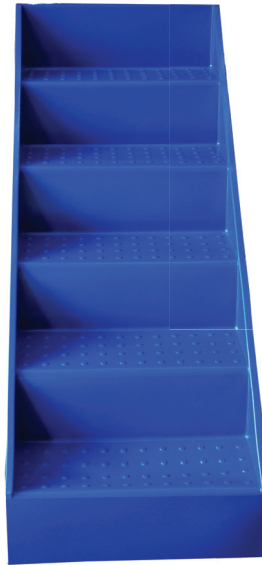

MERCURY CLIMBER ASSEMBLY

ONE PIECE STAIR

P-STA

WEIGHT	HEIGHT	WIDTH	DEPTH
25 kg	1310mm	630mm	175 mm

ACTIVITY BOAT 210 WITH ROCKER BASE

P-ACT-210RB

WEIGHT	HEIGHT	WIDTH	LENGTH
53 kg	420 mm	1280mm	2100 mm

MERCURY CLIMBER HANDGRIP

P-MERCHG

WEIGHT	HEIGHT	WIDTH	DEPTH
1.5 kg	335mm	410mm	90mm

MERCURY CLIMBER HANGING STEPPING STONE

P-MERCHSS

WEIGHT	HEIGHT	DIAMETER
4kg	405 mm	405 mm

Red, blue, yellow only / fits 40 NB pipe support

MERCURY CLIMBER STEPPING STONE

P-MERCSS

WEIGHT	HEIGHT	DIAMETER
4kg	290 mm	405 mm

Red, blue, yellow only / fits 40 NB pipe support

MERCURY CLIMBER BASE

P-MERCB

WEIGHT	HEIGHT	DIAMETER
3.5 kg	290 mm	405 mm

Red, blue, yellow only / fits 40 NB pipe support

CLATTER BRIDGE

P-OUTCB

WEIGHT	HEIGHT	WIDTH	LENGTH
3.5 kg	46.2mm	250 mm	1208 mm

Made to order at any length required. Includes hardware for fixing to deck

OUTDOOR GRILL PANEL

P-OUTGP

WEIGHT	HEIGHT	WIDTH	DEPTH
10kg	1100 mm	1040 mm	75 mm